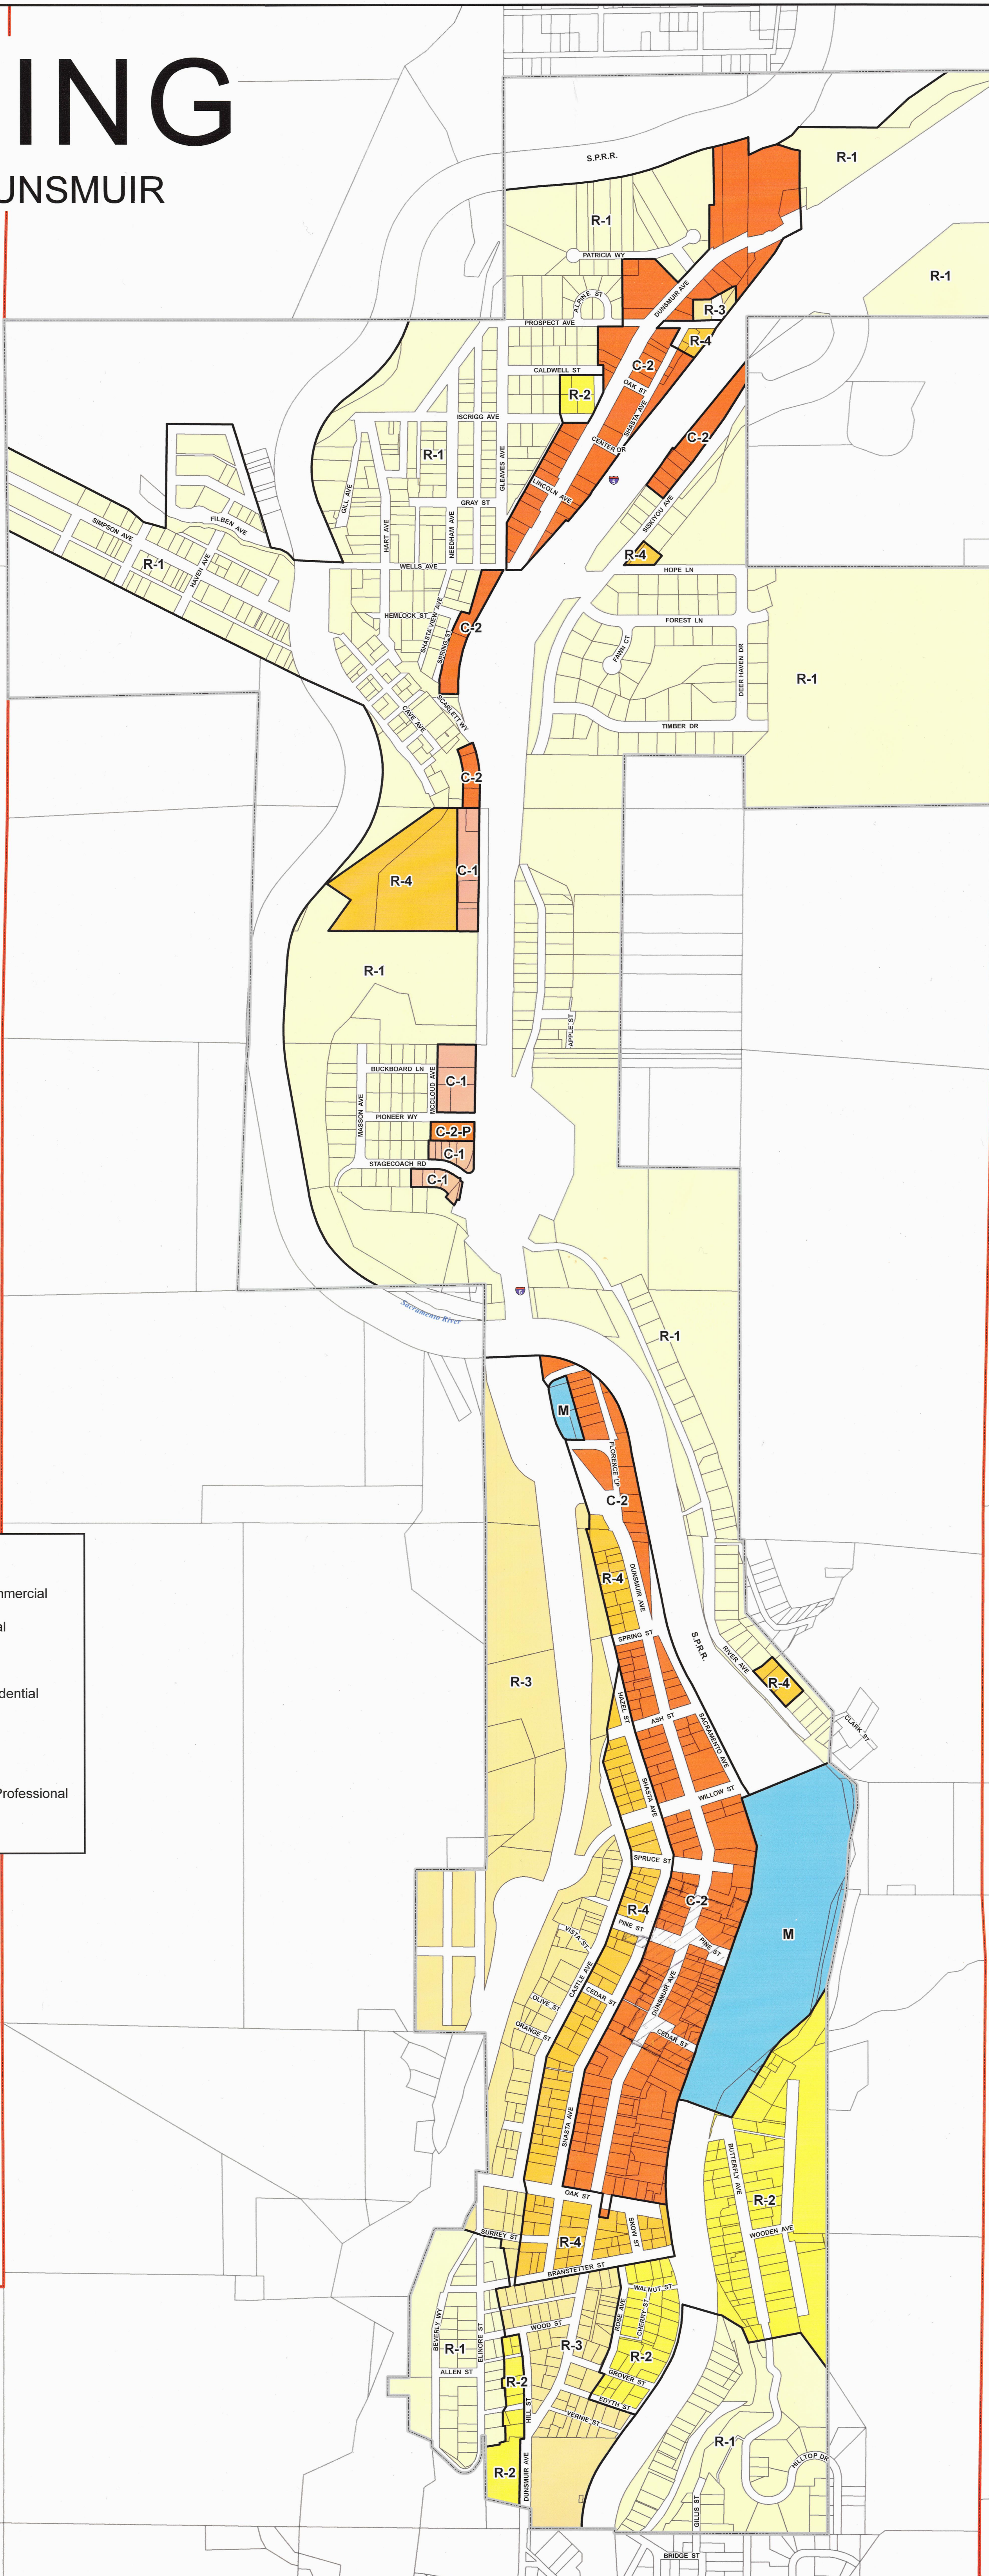

ZONING

CITY OF DUNSMUIR

Zone Definitions

- C-1 Neighborhood Commercial
- C-2 Central Commercial
- M Manufacturing
- R-1 Single Family Residential
- R-2 Duplex Residential
- R-3 Multiple Family
- R-4 Multiple Family & Professional
- R-4-H Historic District

Map Features

- City Limit
- Sphere of Influence
- Zoning Districts
- Parcels